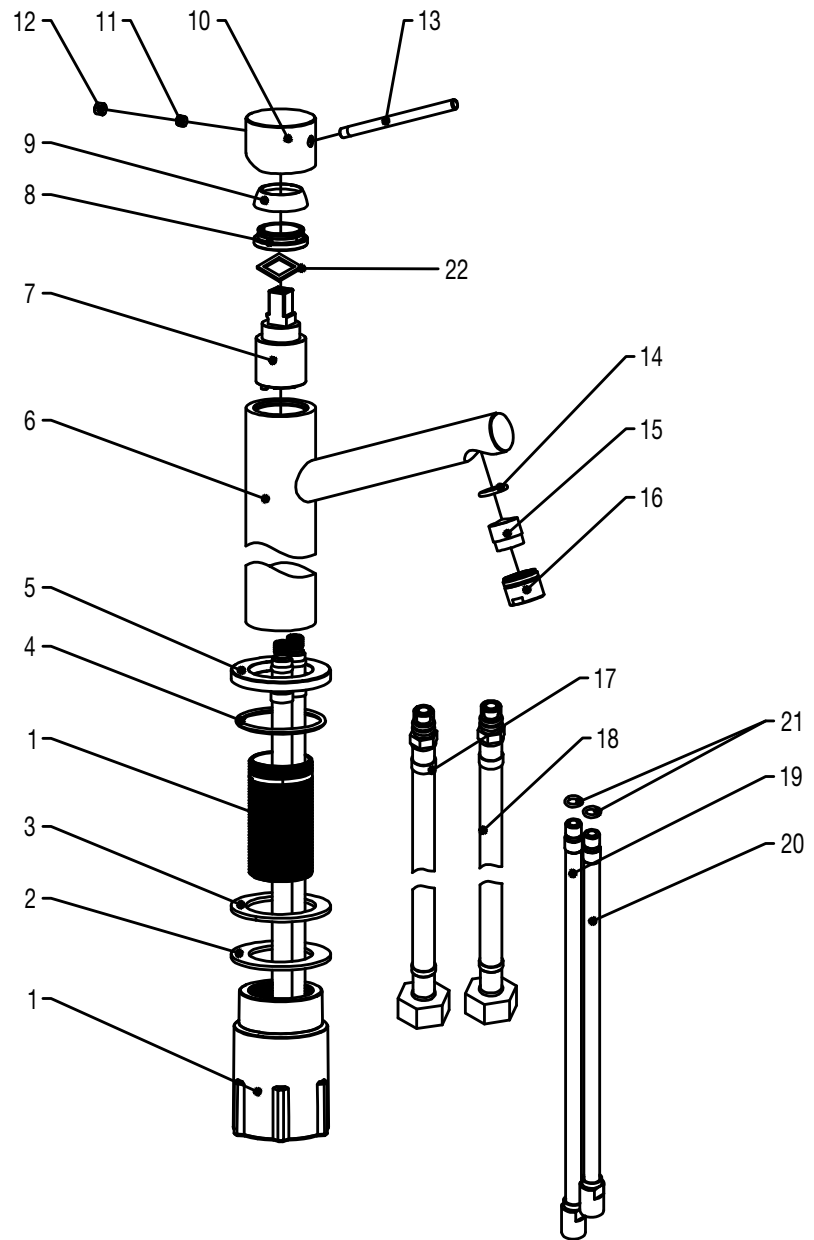

- 1 Fixing bushing
- 2 Washer
- 3 Washer
- 4 O ring
- 5 Base
- 6 Body
- 7 Cartridge
- 8 Screw nut
- 9 Cover ring
- 10 Handle base
- 11 Rubber
- 12 Inner hex screw
- 13 Handle bar
- 14 O ring
- 15 Aerator cover
- 16 Aerator
- 17 Flexible hose
- 18 Flexible hose
- 19 Long connective pipe
- 20 Short Connect pipe
- 21 O ring
- 22 Gasket

## Vector Medium Coal

Art no: 12252 RSK: 8275658

**Primy**  
Stainless Steel  
Kitchen & Bathroom

Scandtap AB, Olofsdalsvägen 21, 302 41 Halmstad, Sweden  
info@scandtap.com, www.scandtap.com

Typgodkännande  
Nr: 1786-1787