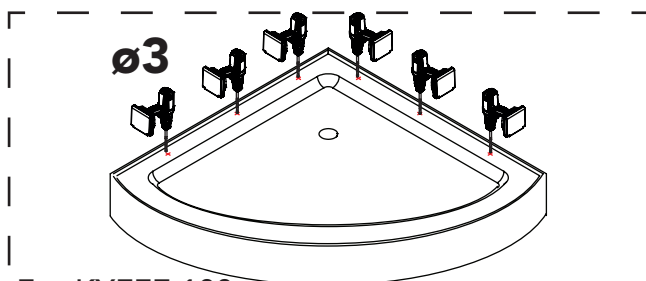

13

For KYFFE 100

14