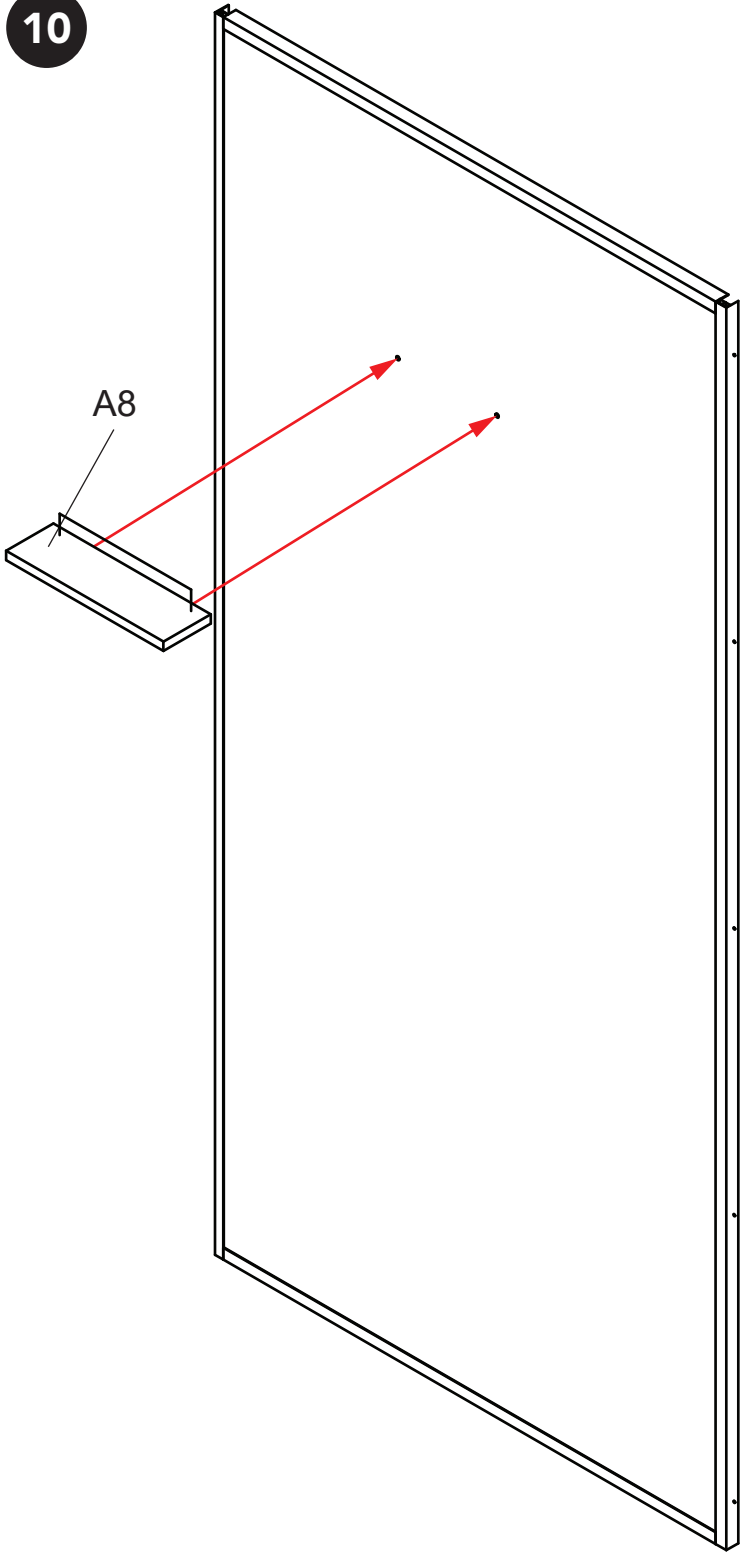

10

Copyright ©2021 Bygghemma Sverige AB. Original content rights reserved. All product names, logos, and brands are property of their respective owners.

Information contained within this document is considered accurate at the time of publication, but may be subject to revision.