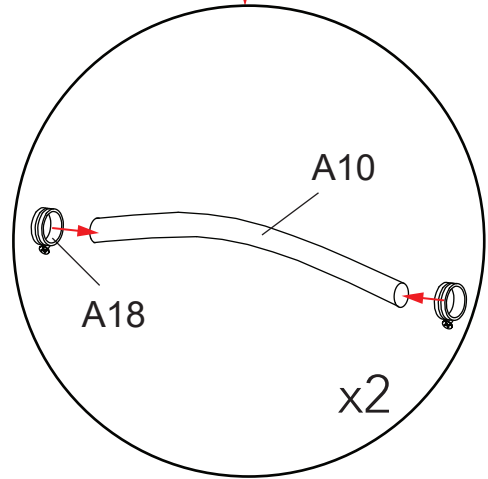

11

Copyright ©2021 Bygghemma Sverige AB. Original content rights reserved. All product names, logos, and brands are property of their respective owners.

Information contained within this document was considered accurate at the time of publication, but may be subject to revision.