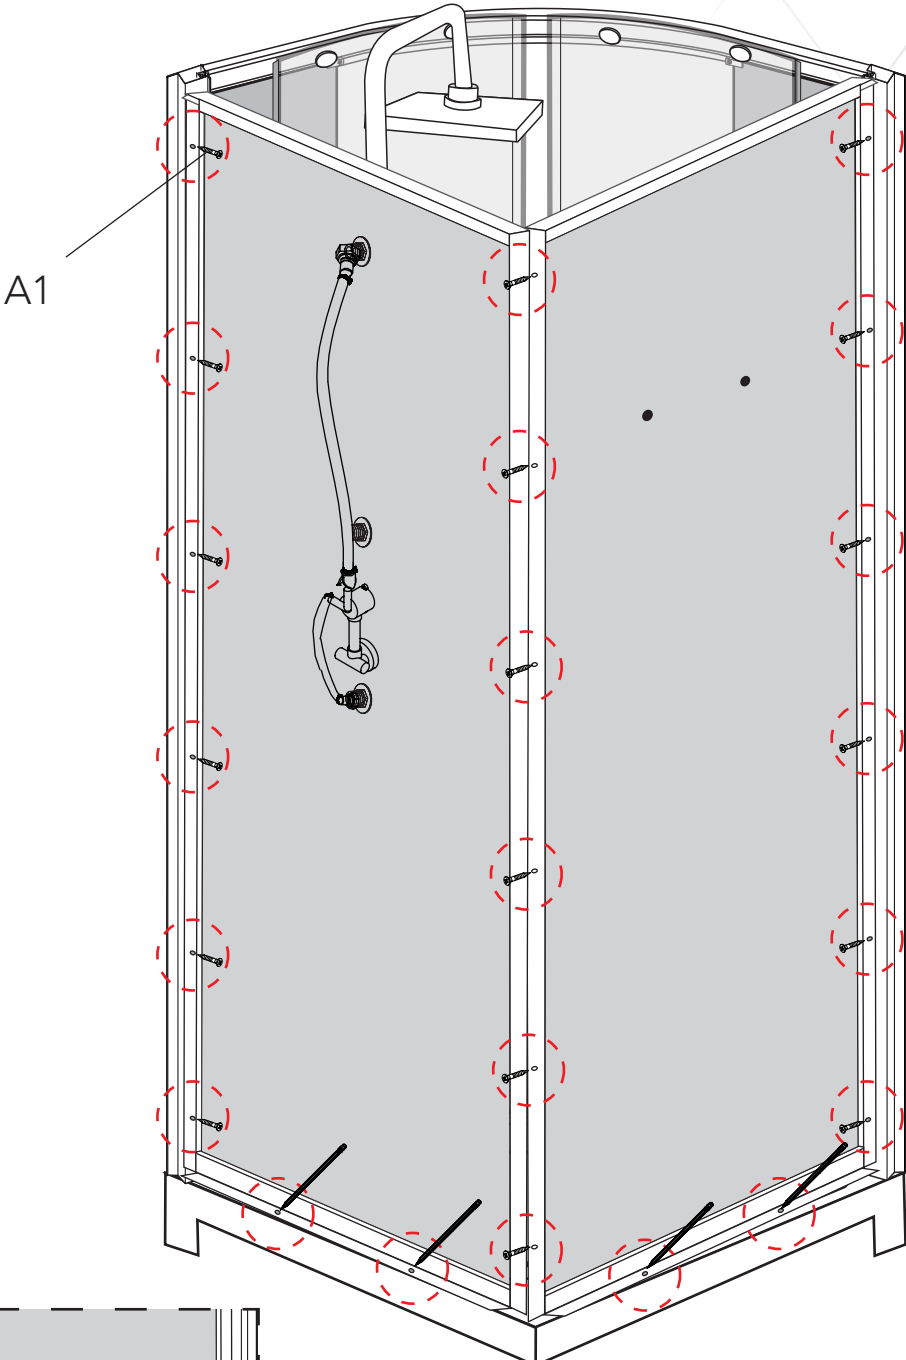

12

Copyright ©2021 Bygghemma Sverige AB. Original content rights reserved. All product names, logos, and brands are property of their respective owners.

Information contained within this document was considered accurate at the time of publication, but may be subject to revision.