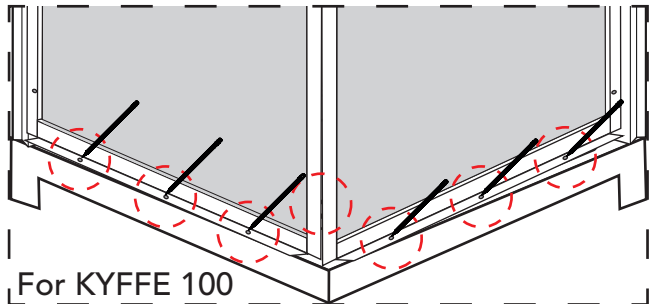

12

Copyright ©2021 Bygghemma Sverige AB. Original content rights reserved. All product names, logos, and brands are property of their respective owners.

Information contained within this document was considered accurate at the time of publication, but may be subject to revision.