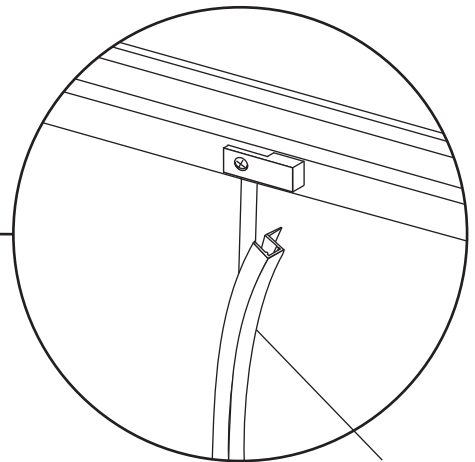

7

A16

A7

A5

Copyright ©2021 Bygghemma Sverige AB. Original content rights reserved. All product names, logos, and brands are property of their respective owners.

Information contained within this document was considered accurate at the time of publication, but may be subject to revision.