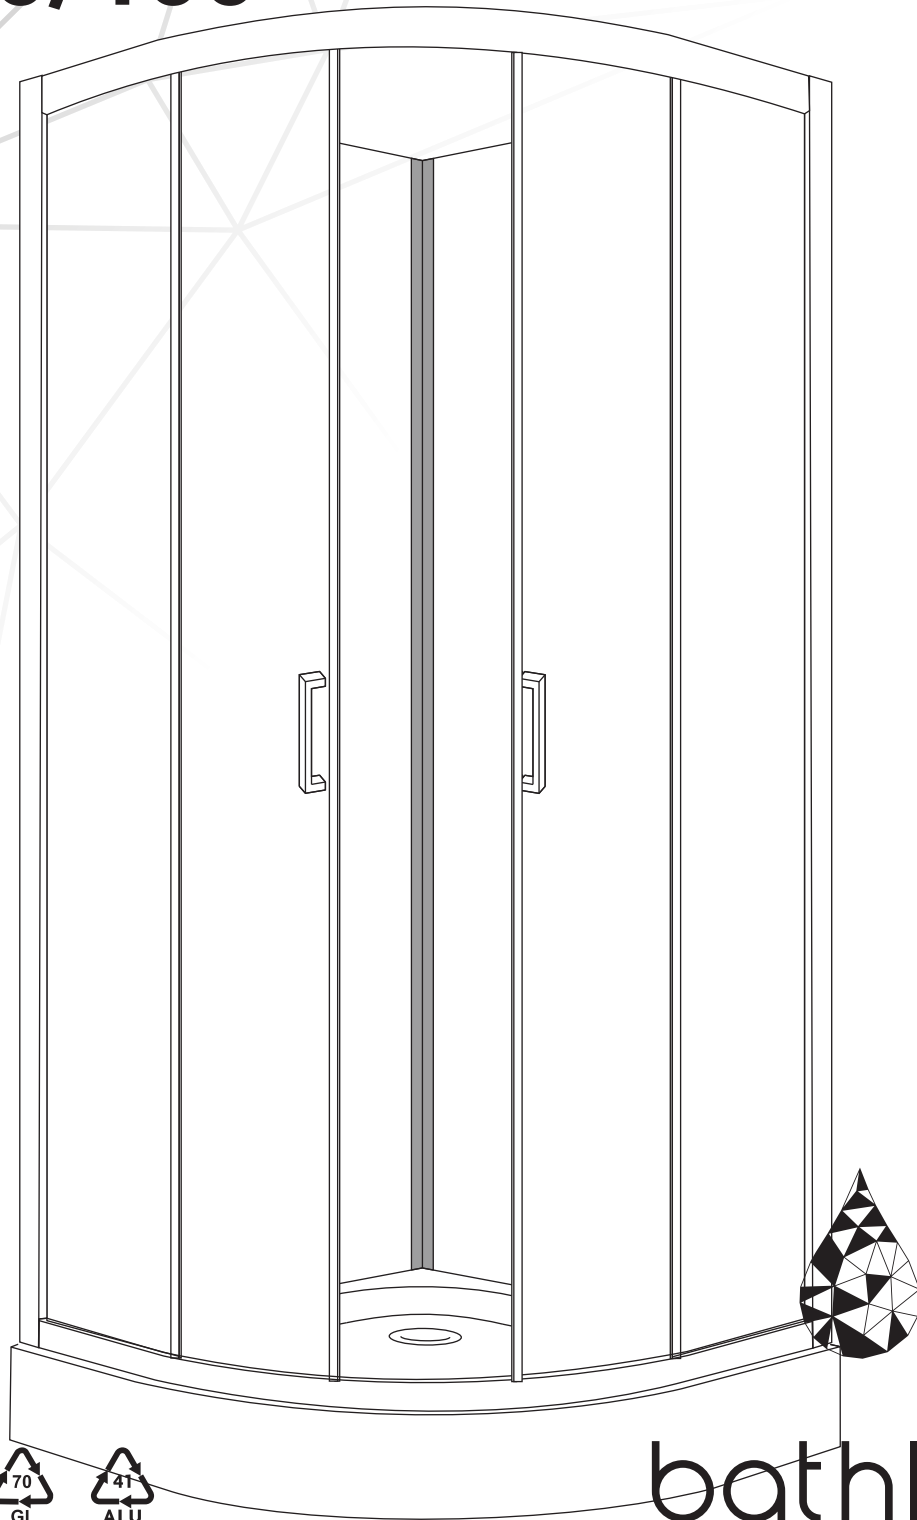

KYFFE

80/90/100

bathlife®

EN 14428:2015+A1:2018 (2020)

OF SWEDEN

Copyright ©2021 Bygghemma Sverige AB. Original content rights reserved. All product names, logos, and brands are property of their respective owners.