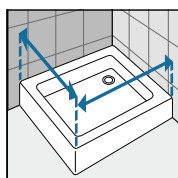

KUADRA 2.0 2AH

SHOWER DOOR, 2 SLIDING DOORS + 2 FIXED PANELS

200 cm

8 mm Door

6 mm fixed panel

4 cm

Dimensions			Code	Glass		Profile			
Actual size	Fixed panels	Access		1	56	U	B	K	H
A	F1	*		Clear	Rose 2 print	Matt White	Silver	Chrome	Matt Black
137↔141	33	56	K22AH137-						
147↔151	36,5	60	K22AH147-						
157↔161	38,5	66	K22AH157-						
167↔171	41,5	70	K22AH167-						
177↔181	43,5	76	K22AH177-						
187↔191	46,5	80	K22AH187-						
197↔201	48,5	86	K22AH197-						

Rose 1 Printing
cod. 56

HOW TO TAKE THE MEASUREMENTS

Take the measurements from wall to the external edge of the shower tray. Dimensions must be taken once the walls are finished and tiled, according to the above drawings.

Take the measurements from wall to wall at the bottom, at the top, in the middle and use the smallest. Dimensions must be taken once the walls are finished and tiled, according to the above drawings.