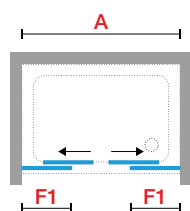

KUADRA 2.0 2AH

SHOWER DOOR, 2 SLIDING DOORS + 2 FIXED PANELS

200 cm

8 mm Door

6 mm fixed panel

4 cm

Dimensions			Code	Glass		Profile			
Actual size	Fixed panels	Access		1	56	U	B	K	H
A	F1	*		Clear	Rose 2 print	Matt White	Silver	Chrome	Matt Black
137↔141	33	56	K22AH137-						
147↔151	36,5	60	K22AH147-						
157↔161	38,5	66	K22AH157-						
167↔171	41,5	70	K22AH167-						
177↔181	43,5	76	K22AH177-						
187↔191	46,5	80	K22AH187-						
197↔201	48,5	86	K22AH197-						

Rose 1 Printing
cod. 56

HOW TO TAKE THE MEASUREMENTS

Take the measurements from wall to the external edge of the shower tray. Dimensions must be taken once the walls are finished and tiled, according to the above drawings.

Take the measurements from wall to wall at the bottom, at the top, in the middle and use the smallest. Dimensions must be taken once the walls are finished and tiled, according to the above drawings.