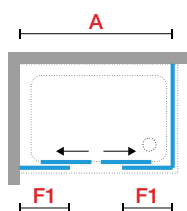

KUADRA 2.0 2AH

SHOWER DOOR, 2 SLIDING DOORS + 2 FIXED PANELS

200 cm

8 mm Door

6 mm fixed panel

4 cm

Dimensions			Code	Glass		Profile			
Actual size	Fixed panels	Access		1	56	U	B	K	H
A	F1	*		Clear	Rose 2 print	Matt White	Silver	Chrome	Matt Black
137↔141	33	56	K22AH137-						
147↔151	36,5	60	K22AH147-						
157↔161	38,5	66	K22AH157-						
167↔171	41,5	70	K22AH167-						
177↔181	43,5	76	K22AH177-						
187↔191	46,5	80	K22AH187-						
197↔201	48,5	86	K22AH197-						

Rose 1 Printing
cod. 56

HOW TO TAKE THE MEASUREMENTS

Take the measurements from wall to the external edge of the shower tray. Dimensions must be taken once the walls are finished and tiled, according to the above drawings.

Take the measurements from wall to wall at the bottom, at the top, in the middle and use the smallest. Dimensions must be taken once the walls are finished and tiled, according to the above drawings.