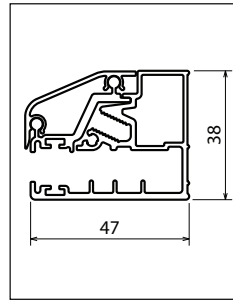

Cromo
Chrome

COD. K

MEDIDAS QUE OCUPAN LOS PERFILES EN LA PARED / OVERALL DIMENSIONS FIXING PROFILES

a pared / wall

GALA A / G / 1B / 2P / 2A / R

KP01GA1MO-K

a pared / wall

para fijo lateral / *side panel*

KP01GA1FI-K

bisagra fija a pared

para todos los modelos
con bisagra

wall

for all models whit brackets

SFGA2MO1-K

TOMA DE MEDIDAS / HOW TO TAKE THE MEASUREMENTS

Tomar las medidas desde la pared hasta el borde externo del plato de ducha.
Take the measurements from wall to the external edge of the shower tray. Dimensions must be taken once the walls are finished and tiled, according to the above drawings.