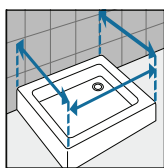

KP01GA1FI-K

bisagra fija a pared

para todos los modelos
con bisagra

wall

for all models whit brackets

SFGA2MO1-K

TOMA DE MEDIDAS / HOW TO TAKE THE MEASUREMENTS

Tomar las medidas desde la pared hasta el borde externo del plato de ducha.
Take the measurements from wall to the external edge of the shower tray. Dimensions must be taken once the walls are finished and tiled, according to the above drawings.

Tomar medidas de pared a pared, medir la parte baja, la central y la superior. Cursar el pedido con la medida más pequeña.
Take the measurements from wall to wall at the bottom, at the top, in the middle and use the smallest. Dimensions must be taken once the walls are finished and tiled, according to the above drawings.