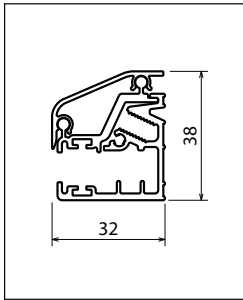

MEDIDAS QUE OCUPAN LOS PERFILES EN LA PARED / OVERALL DIMENSIONS FIXING PROFILES

a pared / wall

GALA A / G / 1B / 2P / 2A / R

KP01GA1MO-K