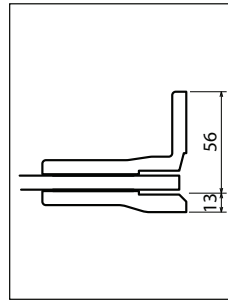

DATOS TÉCNICOS / TECHNICAL DATA

CRISTAL / GLASS TYPE 8 mm (European standards UNE EN 14428)

Transparente
Clear

COD. 1

TIRADOR / HANDLES

Tirador cromo
Chromed metal handles

COLORES Perfiles **PROFILE COLOURS**

Cromo
Chrome

COD. K

MEDIDAS QUE OCUPAN LOS PERFILES EN LA PARED / OVERALL DIMENSIONS FIXING PROFILES

a pared / wall

GALA A / G / 1B / 2P / 2A / R

KP01GA1MO-K

a pared / wall

para fijo lateral / *side panel*

KP01GA1FI-K

bisagra fija a pared

para todos los modelos
con bisagra

wall

for all models whit brackets

SFGA2MO1-K

TOMA DE MEDIDAS / HOW TO TAKE THE MEASUREMENTS

Tomar las medidas desde la pared hasta el borde externo del plato de ducha.
Take the measurements from wall to the external edge of the shower tray. Dimensions must be taken once the walls are finished and tiled, according to the above drawings.

Tomar medidas de pared a pared, medir la parte baja, la central y la superior. Cursar el pedido con la medida más pequeña.
Take the measurements from wall to wall at the bottom, at the top, in the middle and use the smallest. Dimensions must be taken once the walls are finished and tiled, according to the above drawings.