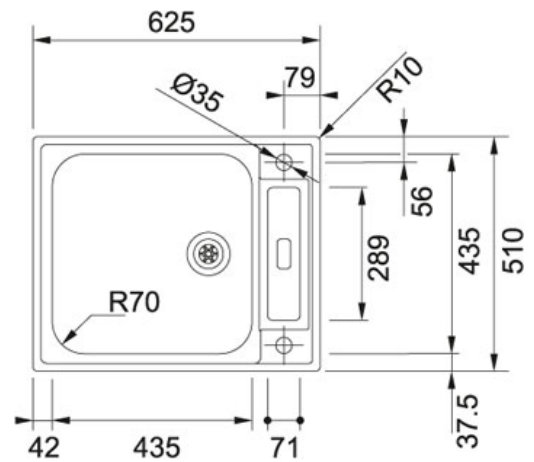

SPECIFICATION SHEET

PRODUCT FAMILY: Sinks FINISH: Stainless Steel SERIES: ARGOS MODEL: AGX 210

Product Information

Article number	127.0277.671
Cabinet Size	600-MM
Waste Outlet Diameter	3-1/2"-INTEGRATED-WASTE-OUTLET-PLUG
Tap Hole	2
Dimensions	625 mmx510-MM
Bowl Size	435 mmx435 mmx180 mm
Number of Bowls	1
Cut-Out Size	612 mmx497 mmxR: 0 - 10 mm

Characteristics

-  Edge profile flushmount
-  Edge profile slim
-  Edge profile undermount
-  Integrated Overflow
-  Waste kit with remote twist control
-  Reversible
-  Bowl Radius 70
-  Edge profile under glued
-  Waste Outlet Turbo