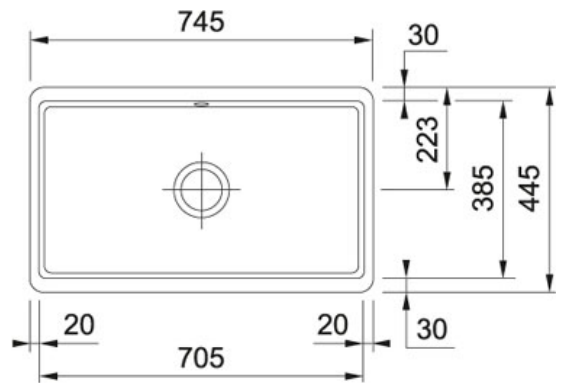

SPECIFICATION SHEET

PRODUCT FAMILY: Sinks FINISH: Fraceram Graphite SERIES: KUBUS MODEL: KBK 110-70

Product Information

Article number	126.0381.513
Cabinet Size	800 mm
Waste Outlet Diameter	3-1/2"-BASKET-STRAINER-PULL-PUSH-KNOB-
Dimensions	745 mmx445-MM
Bowl Size	705 mmx385 mmx185 mm
Number of Bowls	1
Cut-Out Size	695 mmx375 mmxR: 15 mm