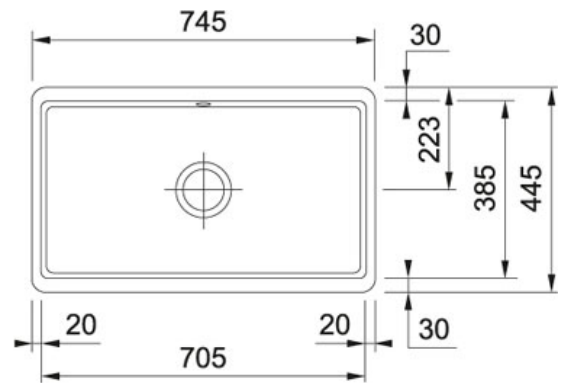

SPECIFICATION SHEET

PRODUCT FAMILY: Sinks FINISH: Fraceram Vanilla SERIES: KUBUS MODEL: KBK 110-70

Product Information

Article number	126.0381.440
Cabinet Size	800 mm
Waste Outlet Diameter	3-1/2"-BASKET-STRAINER-PULL-PUSH-KNOB-
Dimensions	745 mmx445-MM
Bowl Size	705 mmx385 mmx185 mm
Number of Bowls	1
Cut-Out Size	695 mmx375 mmxR: 15 mm