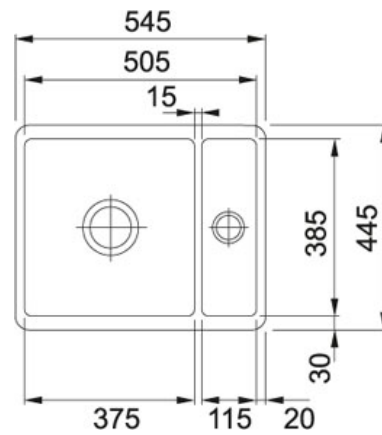

SPECIFICATION SHEET

PRODUCT FAMILY: Sinks FINISH: Fraceram Graphite SERIES: KUBUS MODEL: KBK 160

Product Information

Article number	126.0335.891
Cabinet Size	600-MM
Waste Outlet Diameter	1 1/2" + 3 1/2"
Dimensions	545 mmx445-MM
Bowl Size	375 mmx385 mmx185 mm
Small Bowl Size	115 mmx385 mmx115 mm
Number of Bowls	1 1/2
Cut-Out Size	495 mmx375 mmxR: 15 mm
Position of Drainer	NONE
Position of small bowl	REVERSIBLE

Characteristics

Edge profile undermount