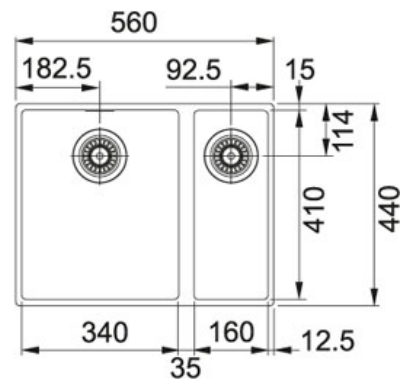

SPECIFICATION SHEET

PRODUCT FAMILY: Sinks FINISH: Tectonite Polar White SERIES: SIRIUS MODEL: SID 160

Product Information

Article number	125.0252.219
Cabinet Size	600-MM
Waste Outlet Diameter	3 1/2"
Dimensions	560 mmx440-MM
Bowl Size	340-MMx410 mmx200 mm
Small Bowl Size	160 mmx410 mmx140 mm
Number of Bowls	2

Characteristics

-  Edge profile undermount
-  Reversible
-  Integrated Overflow
-  Bowl Radius 10
-  Waste outlet 3.5_2