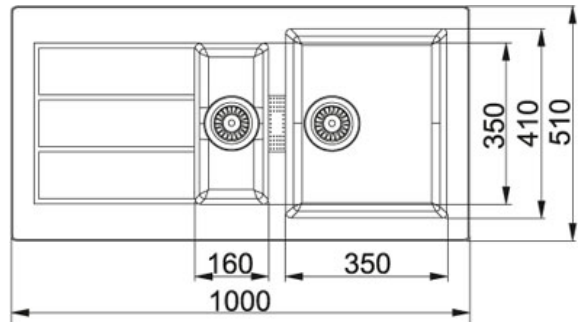

# SPECIFICATION SHEET

PRODUCT FAMILY: Sinks FINISH: Tectonite Polar White SERIES: SIRIUS MODEL: SID 651

## Product Information

Article number	114.0326.396
Cabinet Size	600-MM
Waste Outlet Diameter	3 1/2"
Tap Hole	NONE
Dimensions	1000 mmx510-MM
Bowl Size	350 mmx410 mmx200 mm
Small Bowl Size	160 mmx350 mmx130 mm
Number of Bowls	1 1/2
Cut-Out Size	980 mmx490-MM
Position of Drainer	REVERSIBLE

## Characteristics

Edge profile standard

Reversible

Waste outlet 3.5\_2

Bowl Radius 10