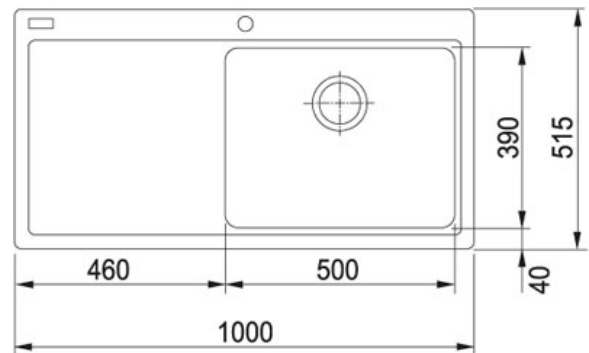

## Product Information

<b>Article number</b>	114.0324.108
<b>Cabinet Size</b>	600-MM
<b>Waste Outlet Diameter</b>	3 1/2"
<b>Tap Hole</b>	2 x Ø35mm (pre-cut) + 1 x Ø25mm
<b>Dimensions</b>	1000 mmx515 mm
<b>Bowl Size</b>	500 mmx390-MMx200 mm
<b>Number of Bowls</b>	1
<b>Cut-Out Size</b>	984 mmx494 mmxR: 10 mm
<b>Position of Drainer</b>	LEFT-HAND-SIDE
<b>Position of small bowl</b>	RIGHT-HAND-SIDE
<b>Opposite Configuration</b>	114.0324.109

## Characteristics

Edge profile standard

Bowl Radius 25

Sanitized

Waste outlet 3.5\_2

**Accessories**

112.0017.900