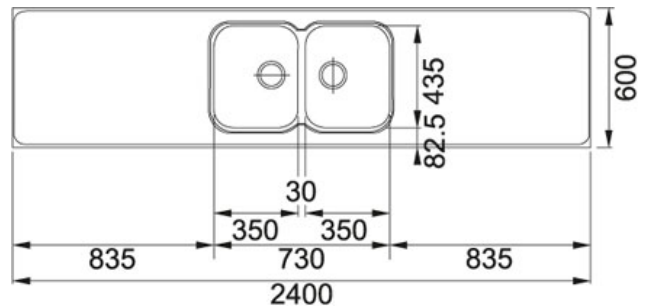

SPECIFICATION SHEET

PRODUCT FAMILY: **Worktop** FINISH: **Stainless Steel** SERIES: **DE LUXE** MODEL: **H24**

Product Information

Article number	103.0286.296
Cabinet Size	800 mm
Waste Outlet Diameter	3 1/2"
Tap Hole	NO
Dimensions	2400 mmx600 mmx30 mm
Bowl Size	350 mmx435 mmx175 mm
Number of Bowls	2
Position of Drainer	REVERSIBLE

Characteristics

Waste outlet 3.5_2

Reversible