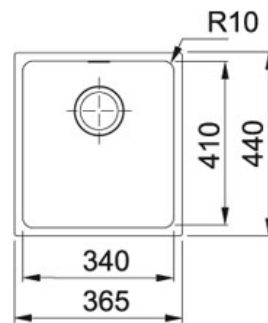

SPECIFICATION SHEET

PRODUCT FAMILY: Sinks FINISH: Tectonite Carbon Black SERIES: SIRIUS MODEL: SID 110-34

Product Information

Article number	125.0326.400
Cabinet Size	500 mm
Waste Outlet Diameter	3 1/2"
Dimensions	365 mmx440-MM
Bowl Size	340-MMx410 mmx200 mm
Number of Bowls	1

Characteristics

Bowl Radius 10

Edge profile
undermount

Integrated
Overflow

Edge profile under
glued

Waste outlet
3.5_2