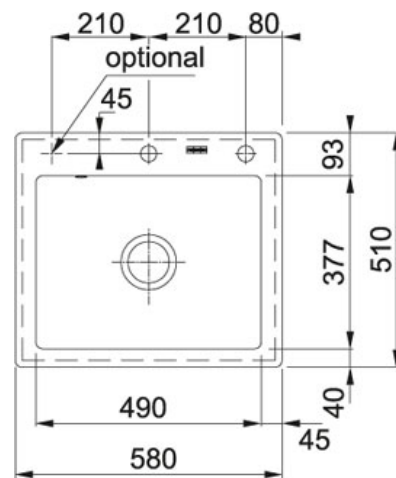

SPECIFICATION SHEET

PRODUCT FAMILY: Sinks FINISH: Fraceram Onyx SERIES: MYTHOS MODEL: MTK 610-58

Product Information

Article number	124.0335.851
Cabinet Size	600-MM
Waste Outlet Diameter	3-1/2"-TWIST-CONTROL-WASTE
Tap Hole	2-X-Ø35MM-PRE-CUT
Dimensions	580 mmx510-MM
Bowl Size	490 mmx377 mmx190 mm
Number of Bowls	1
Cut-Out Size	560-MMx490-MMxR: 10 mm
Position of Drainer	NONE

Characteristics

Edge profile standard