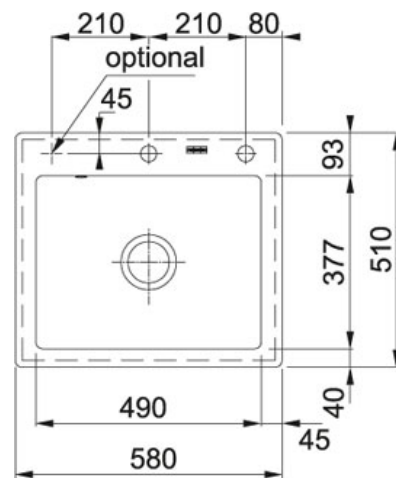

## Product Information

Article number	124.0335.845
Cabinet Size	600-MM
Waste Outlet Diameter	3-1/2"-TWIST-CONTROL-WASTE
Tap Hole	2-X-Ø35MM-PRE-CUT
Dimensions	580 mmx510-MM
Bowl Size	490 mmx377 mmx190 mm
Number of Bowls	1
Cut-Out Size	560-MMx490-MMxR: 10 mm
Position of Drainer	NONE

## Characteristics

Edge profile standard