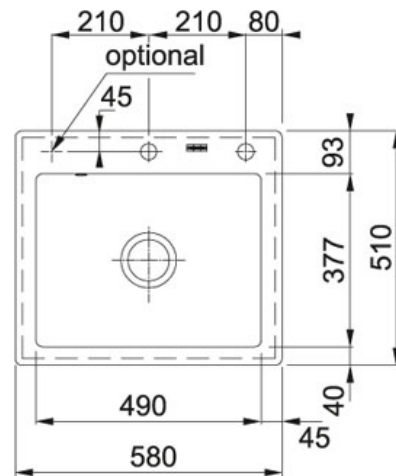

SPECIFICATION SHEET

PRODUCT FAMILY: Sinks FINISH: Fraceram White SERIES: MYTHOS MODEL: MTK 610-58

Product Information

Article number	124.0335.706
Cabinet Size	600-MM
Waste Outlet Diameter	3-1/2"-TWIST-CONTROL-WASTE
Tap Hole	2-X-Ø35MM-PRE-CUT
Dimensions	580 mmx510-MM
Bowl Size	490 mmx377 mmx190 mm
Number of Bowls	1
Cut-Out Size	560-MMx490-MMxR: 10 mm
Position of Drainer	NONE

Characteristics

Edge profile standard