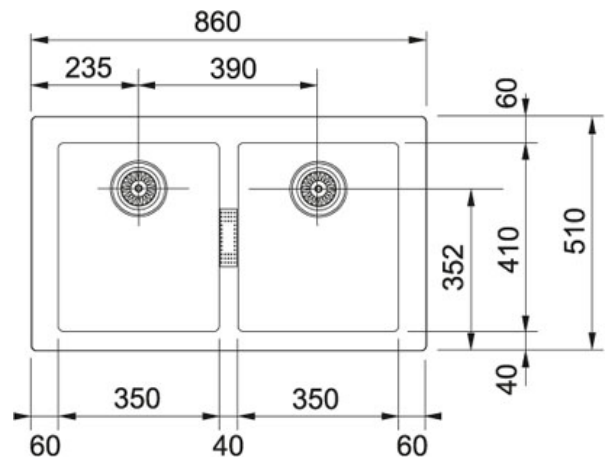

SPECIFICATION SHEET

PRODUCT FAMILY: Sinks FINISH: Tectonite Carbon Black SERIES: SIRIUS MODEL: SID 620

Product Information

Article number	114.0326.394
Cabinet Size	800 mm
Waste Outlet Diameter	3 1/2"
Tap Hole	NONE
Dimensions	860-MMx510-MM
Bowl Size	350 mmx410 mmx200 mm
Number of Bowls	2
Cut-Out Size	840 mmx490-MM

Characteristics

Edge profile standard

Bowl Radius 10

Waste outlet 3.5_2