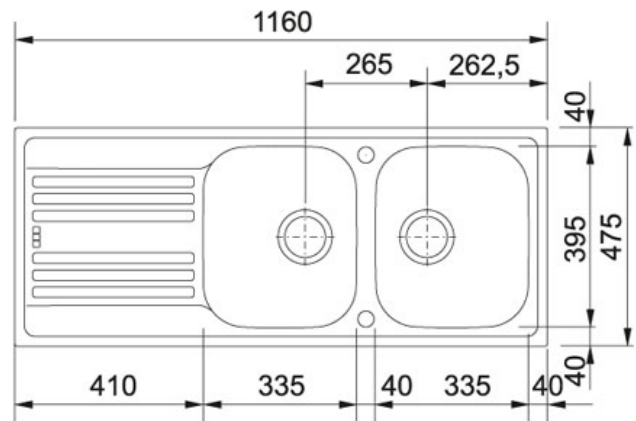

## Product Information

Article number	101.0220.906
Cabinet Size	800 mm
Waste Outlet Diameter	3 1/2"
Tap Hole	NONE
Dimensions	1160 mmx475 mm
Bowl Size	335 mmx395 mmx150 mm
Number of Bowls	2
Cut-Out Size	1140-MMx455 mm
Position of Drainer	REVERSIBLE

## Characteristics

-  Edge profile standard
  Reversible
-  Edge profile undermount
  Bowl Radius 90
-  Waste outlet 3.5\_2
  Edge profile under glued