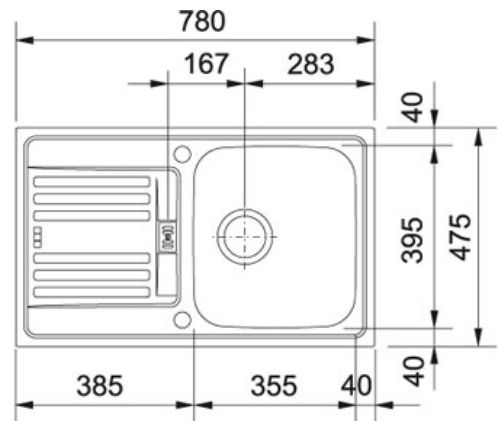

# SPECIFICATION SHEET

PRODUCT FAMILY: Sinks FINISH: Stainless Steel SERIES: EUROFORM MODEL: EFX 614-78

## Product Information

Article number	101.0220.904
Cabinet Size	450 mm
Waste Outlet Diameter	3 1/2"
Tap Hole	NONE
Dimensions	780-MMx475 mm
Bowl Size	355 mmx395 mmx150 mm
Number of Bowls	1
Cut-Out Size	760 mmx455 mm
Position of Drainer	REVERSIBLE

## Characteristics

-  Edge profile standard
 
 Reversible
-  Edge profile undermount
 
 Bowl Radius 90
-  Waste outlet 3.5\_2
 
 Edge profile under glued